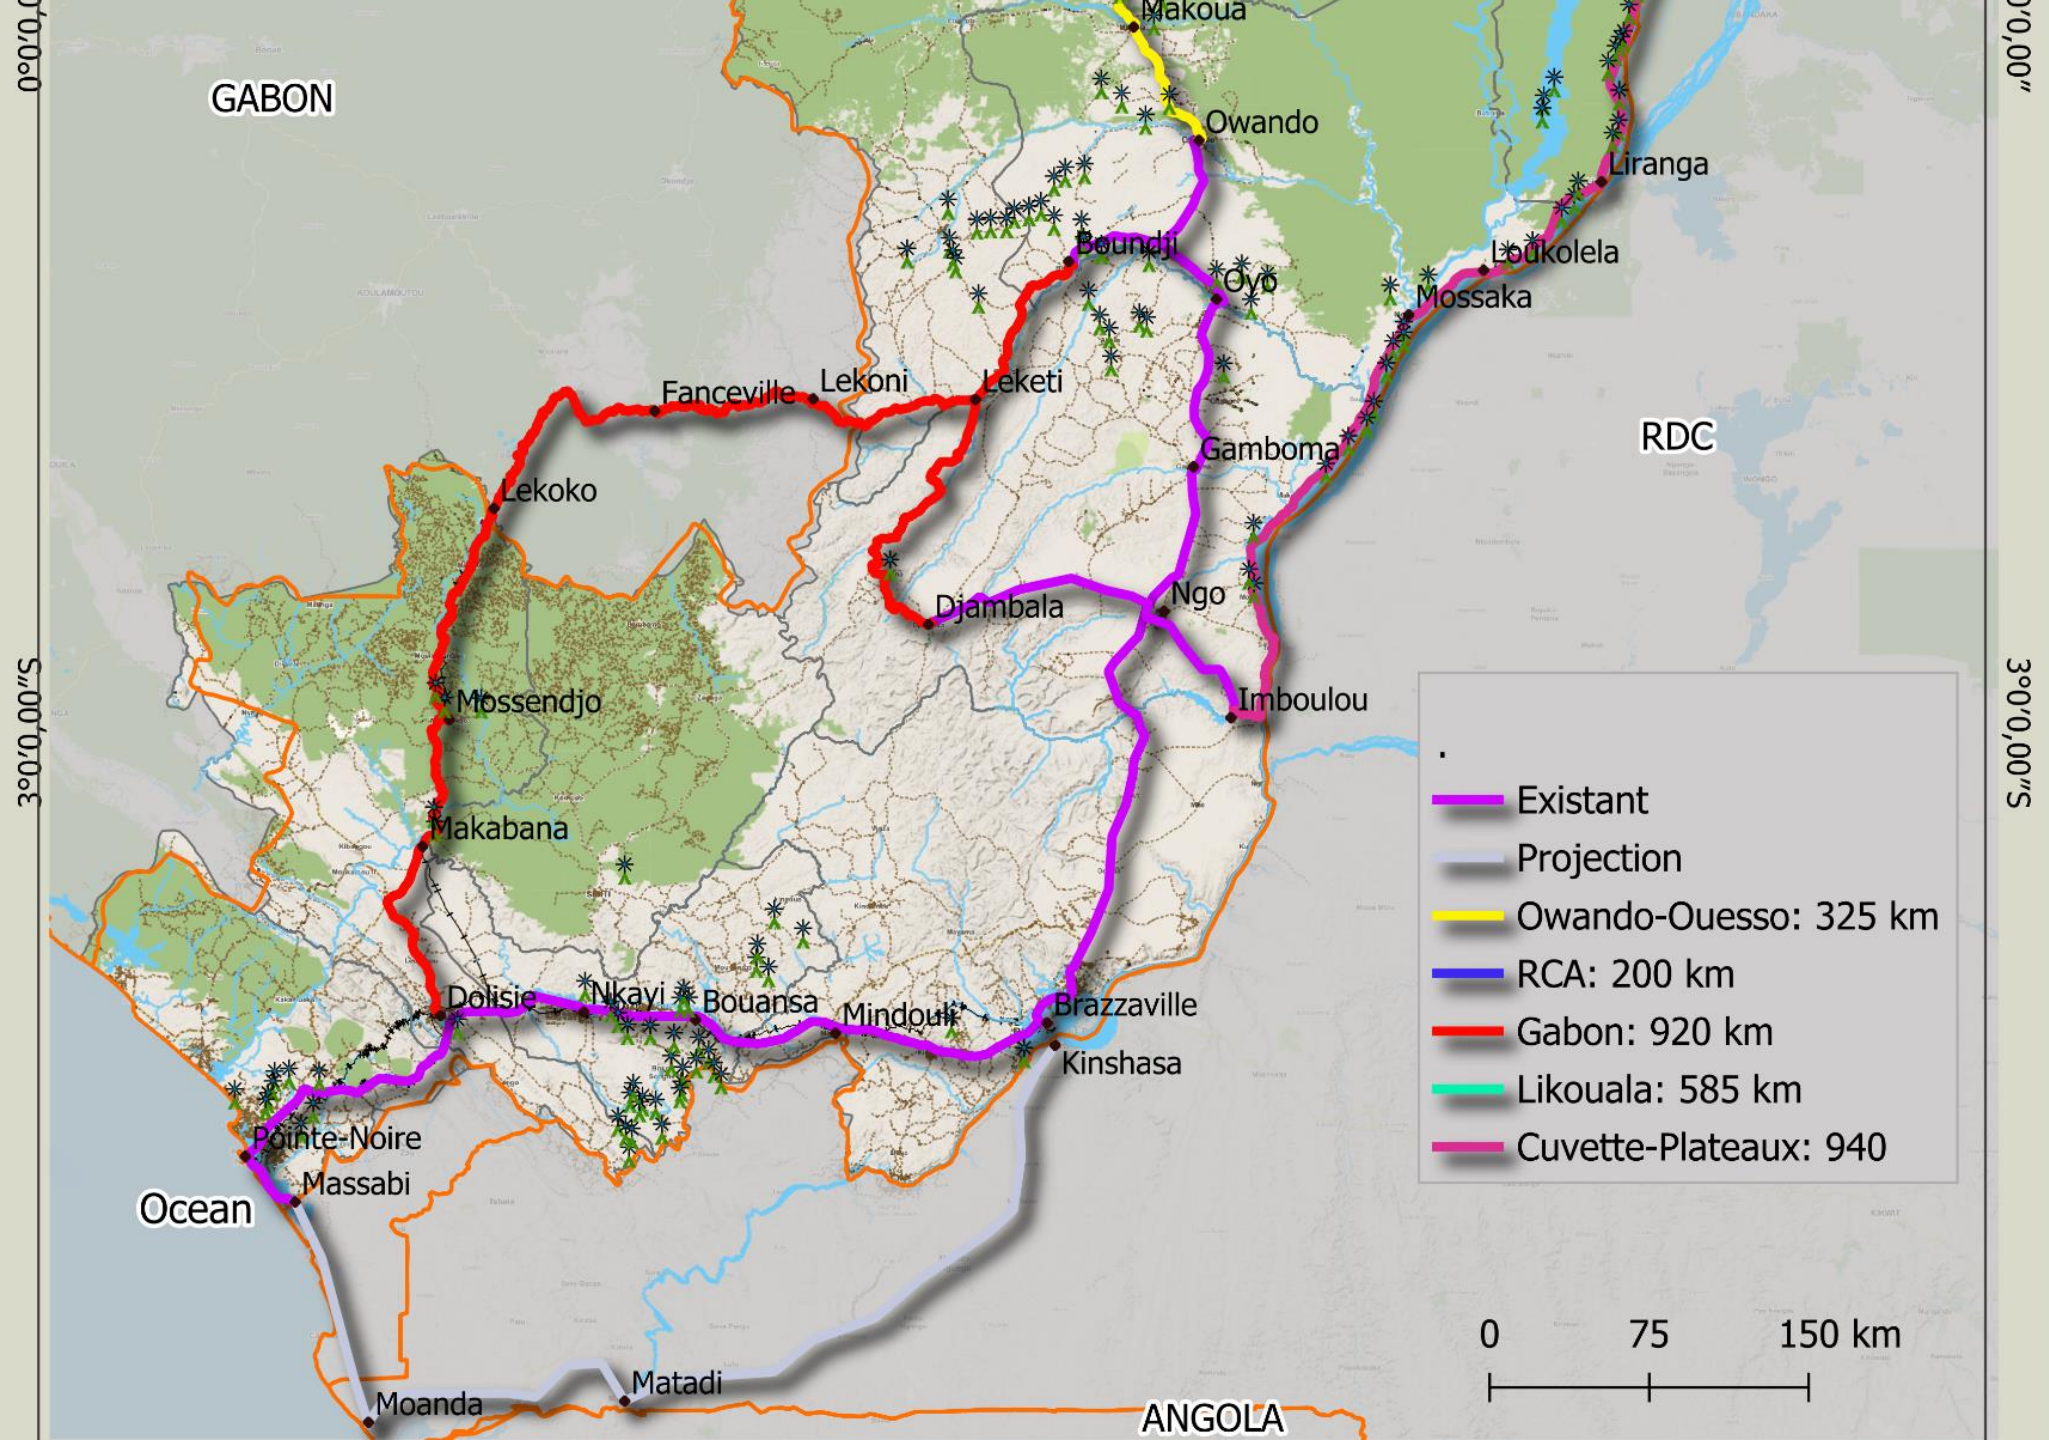

An aerial, grayscale photograph of a city, likely Kinshasa, Congo. The image shows a wide river on the left, a bridge in the distance, and a dense urban area with various buildings and streets. The text is overlaid on a semi-transparent white rectangular background.

# Un projet de maillage sous-régional ambitieux

2022

2030

RCA

Yaloke

Carnot

Bangui

Berbérati

Ouesso

Impfondo

Pokola

Lango

Li-ouesso

0°0'0.00"

0°0'0.00"

Makoua

- Existant
- Projection
- Owando-Ouesso: 325 km
- RCA: 200 km
- Gabon: 920 km
- Likouala: 585 km
- Cuvette-Plateaux: 940