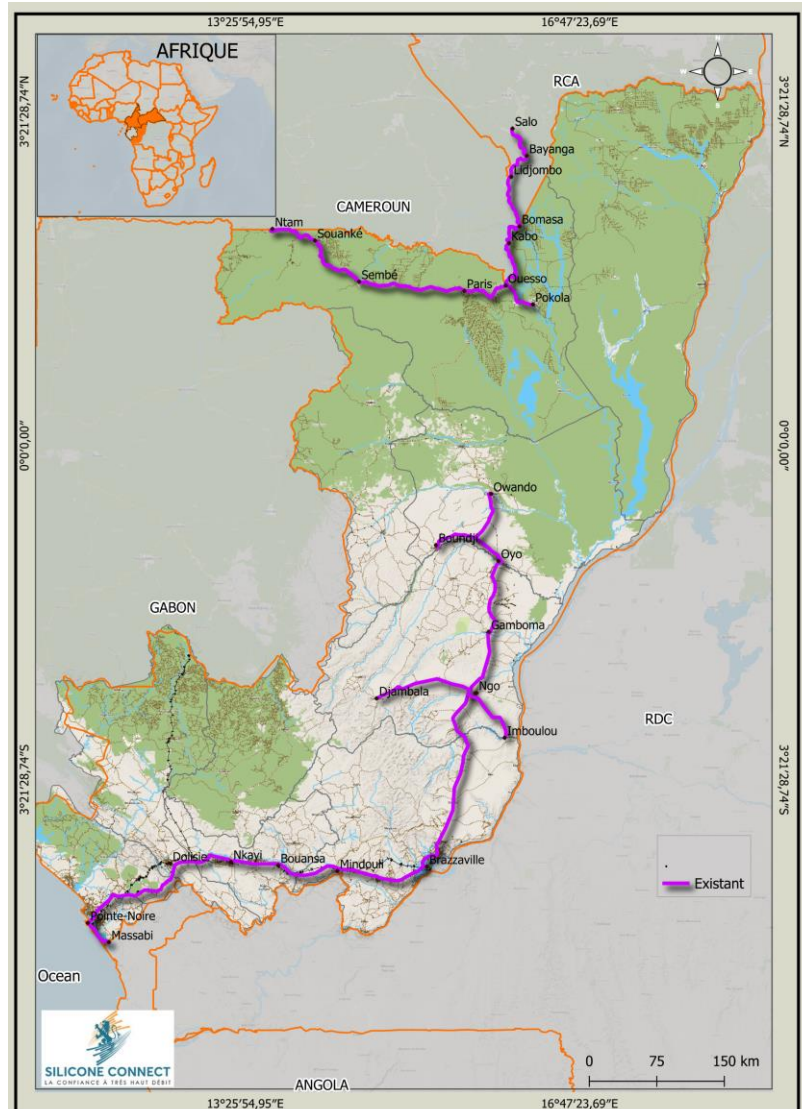

Un projet de maillage sous-régional ambitieux

2022