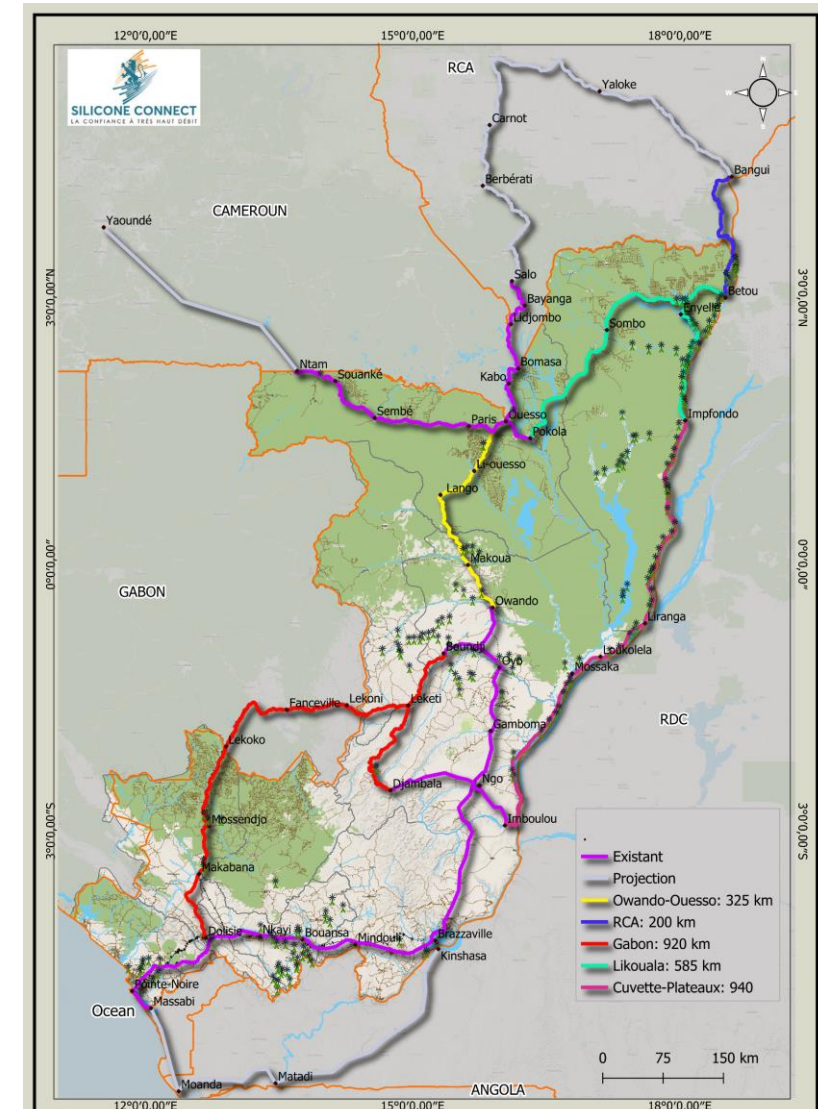

An aerial, grayscale photograph of a city, likely Kinshasa, Congo. The image shows a wide river on the left, a bridge in the distance, and a dense urban area with various buildings and streets. The text is overlaid on a semi-transparent white rectangular background.

# SILICONE CONNECT

Opérateur d'infrastructure en République du Congo

# Un projet de maillage sous-régional ambitieux

2022

2030

RCA

Yaloke

Carnot

Bangui

Berbérati

- Existant
- Projection
- Owando-Ouesso: 325 km
- RCA: 200 km
- Gabon: 920 km
- Likouala: 585 km
- Cuvette-Plateaux: 940