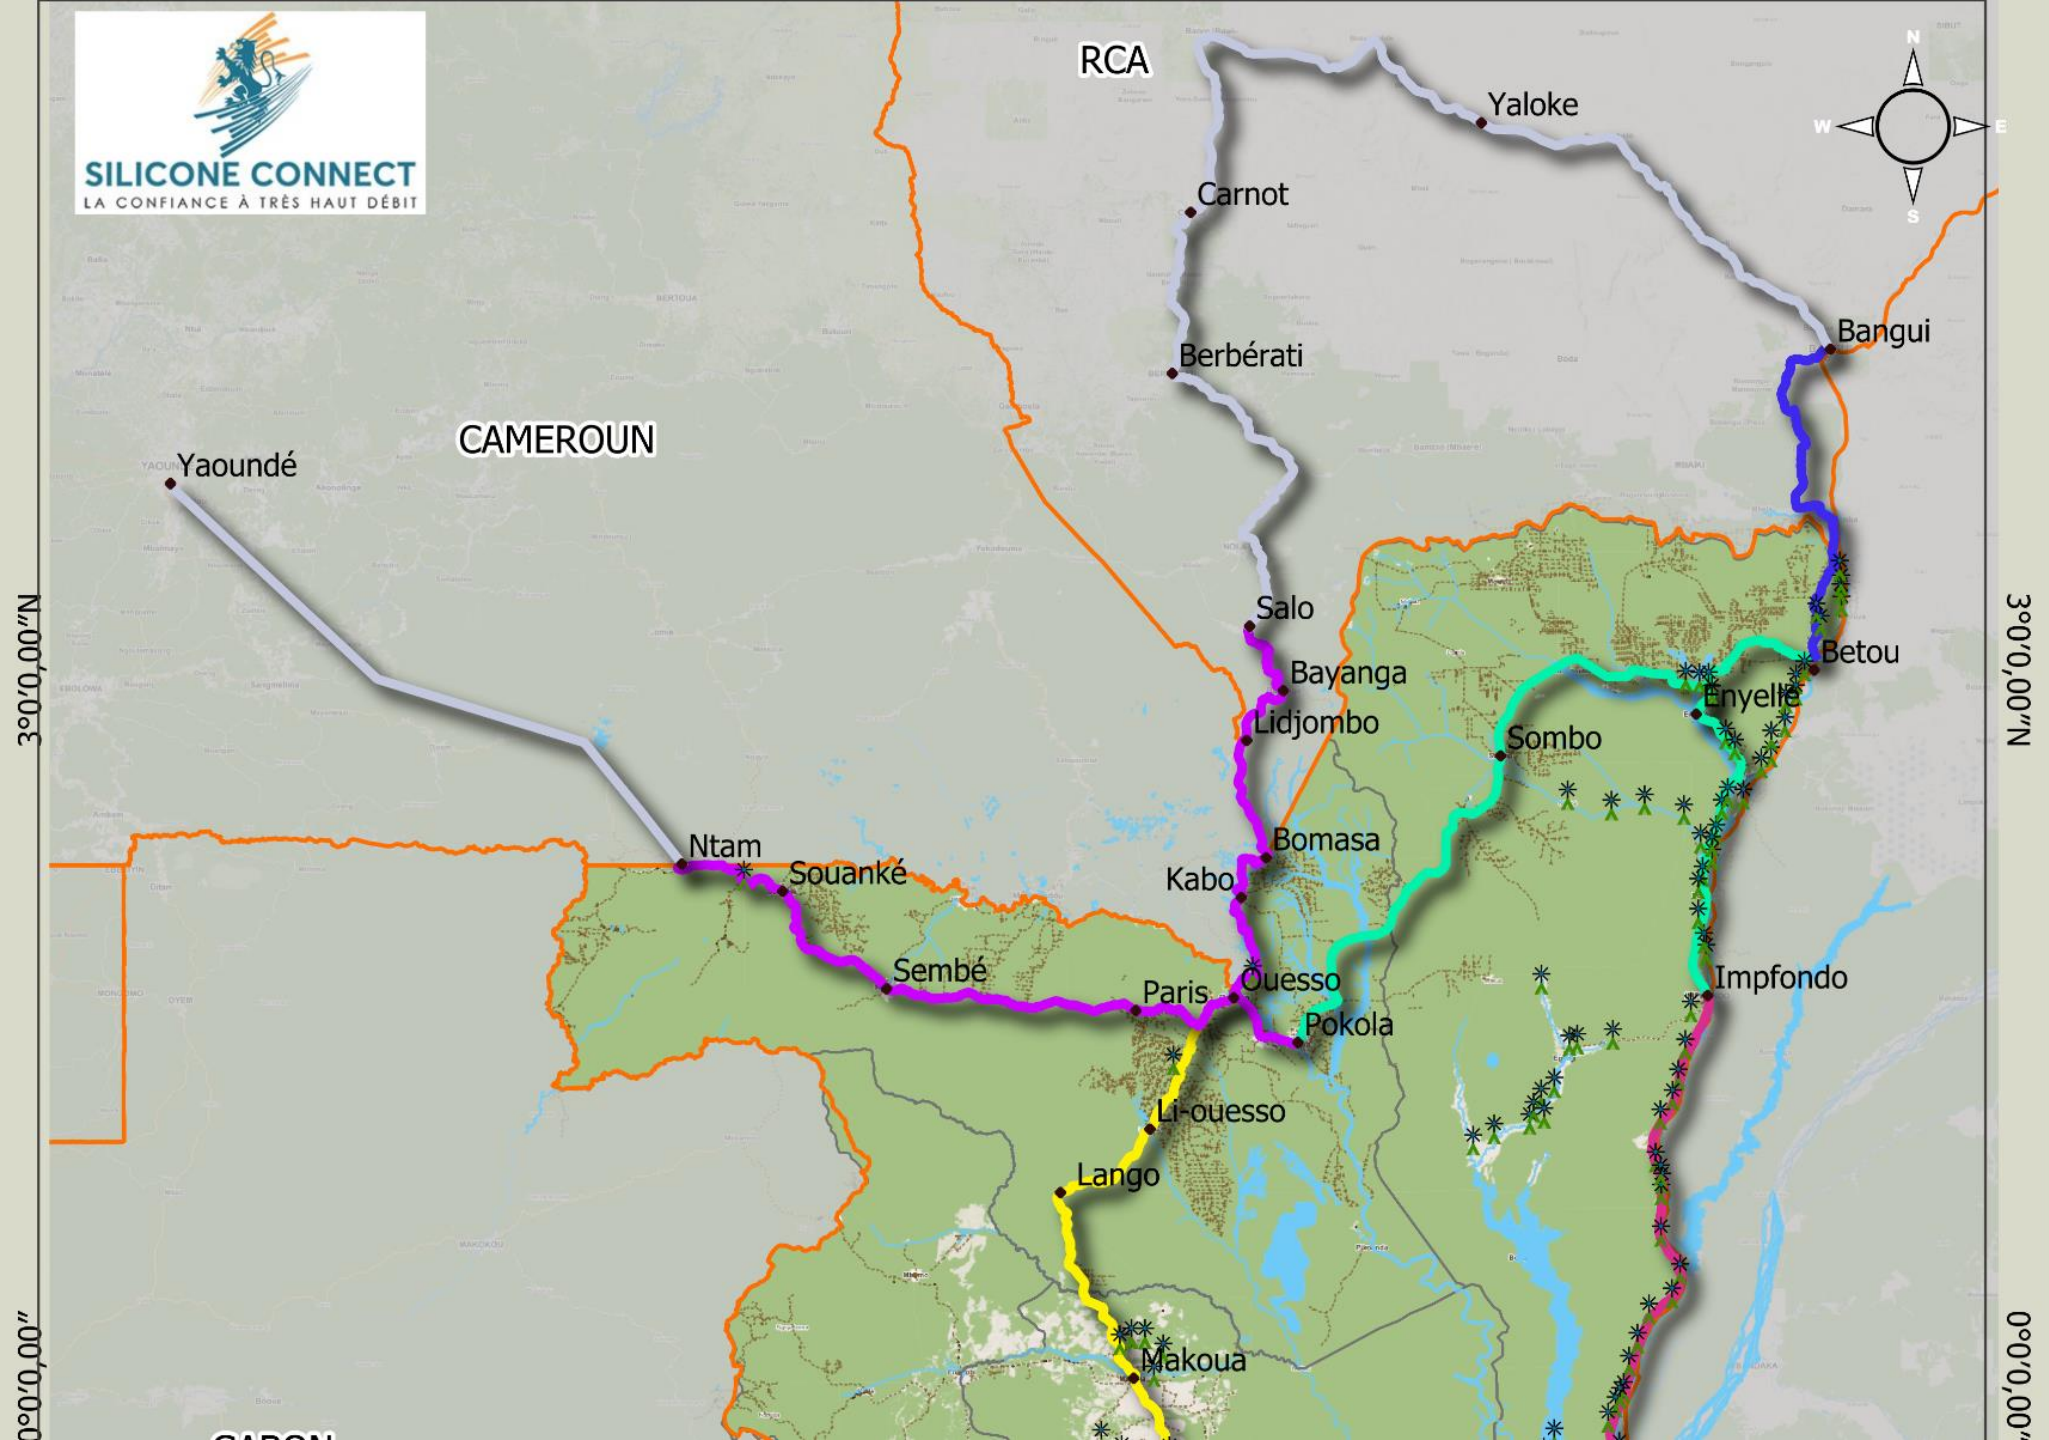

An aerial, grayscale photograph of a city, likely Kinshasa, Congo. The image shows a wide river on the left, a bridge in the distance, and a dense urban area with various buildings and streets. The text is overlaid on a semi-transparent white rectangular background.

# SILICONE CONNECT

Opérateur d'infrastructure en République du Congo

# Un projet de maillage sous-régional ambitieux

2022

2030

RCA

Yaloke

Carnot

Bangui

Berbérati

- Existant
- Projection
- Owando-Ouesso: 325 km
- RCA: 200 km
- Gabon: 920 km
- Likouala: 585 km
- Cuvette-Plateaux: 940